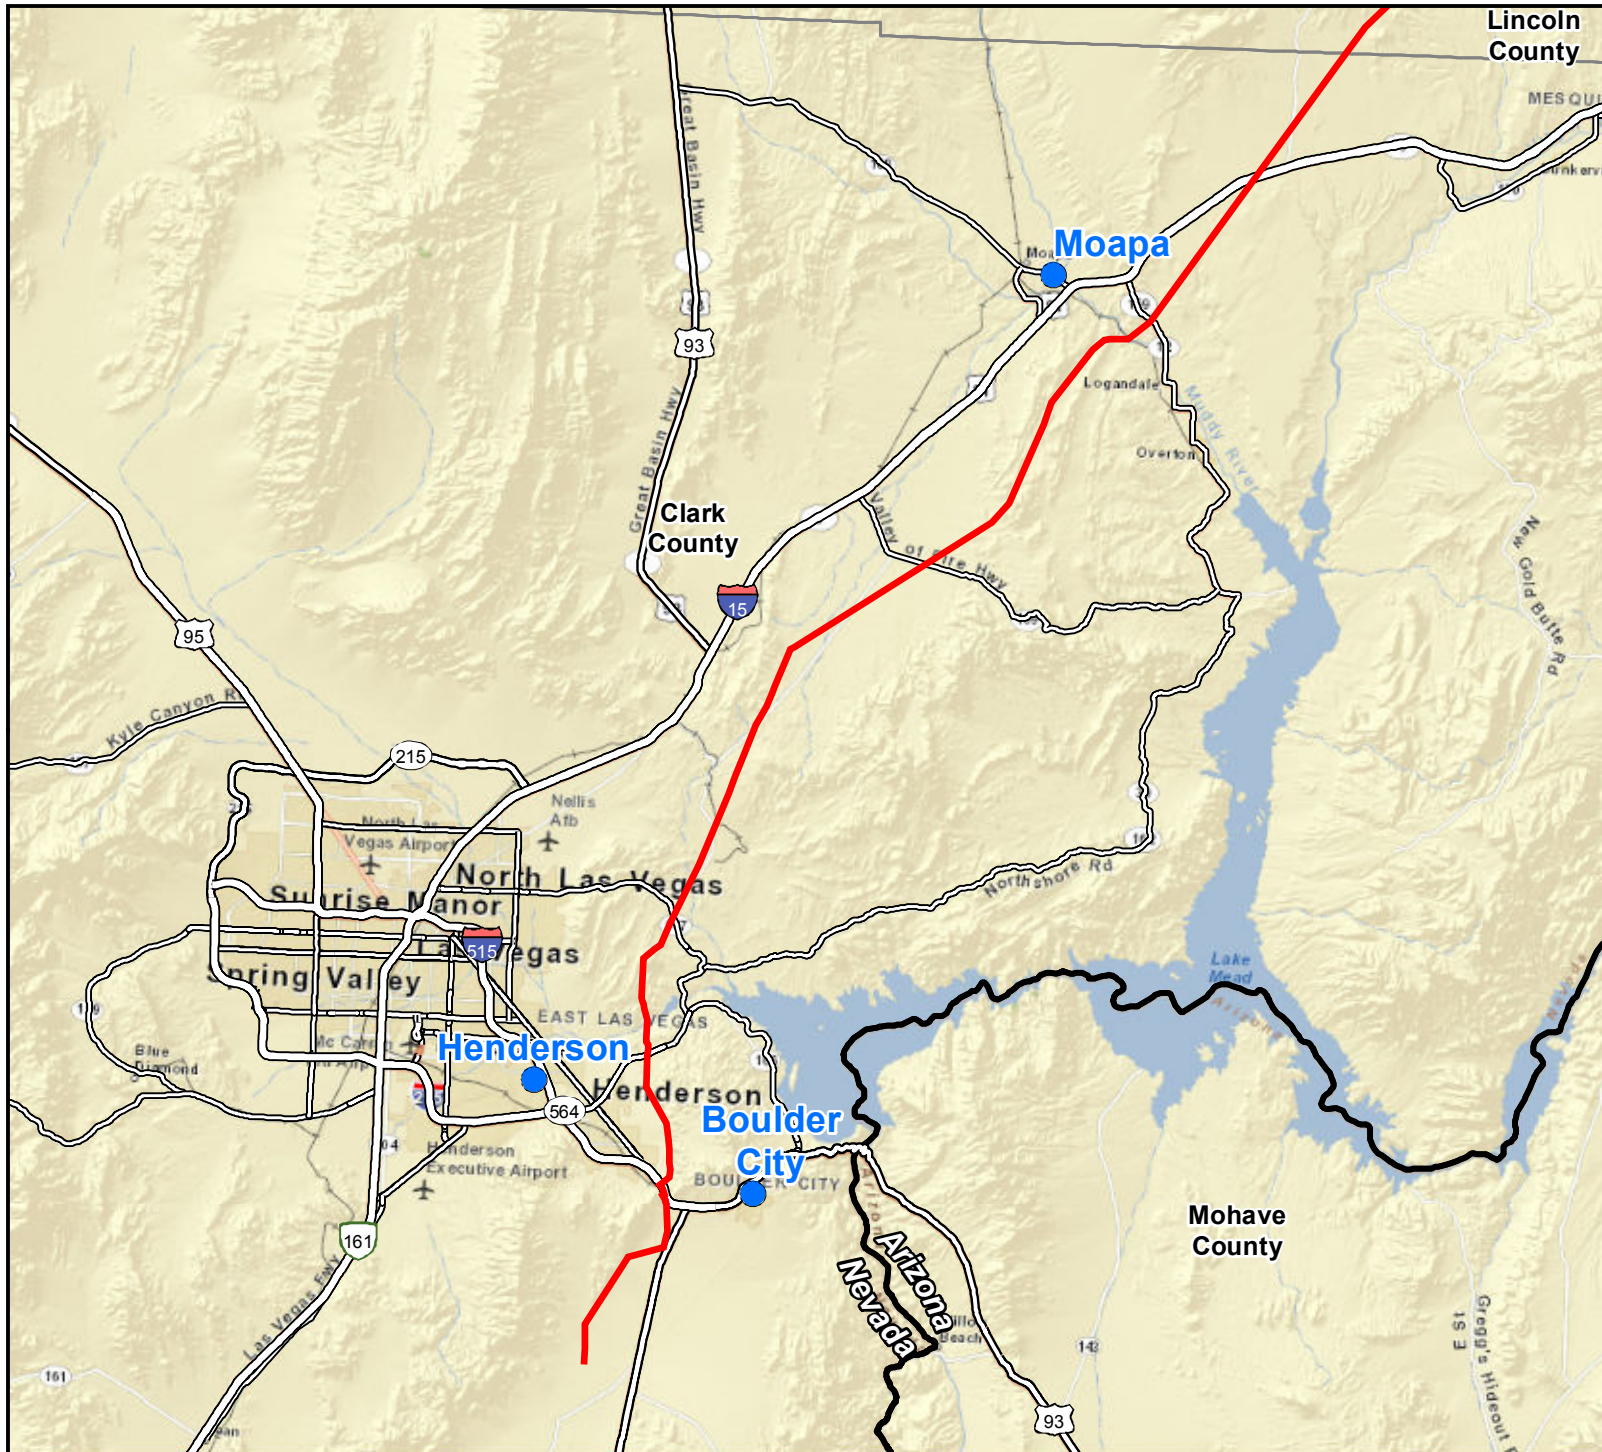

## Nevada Counties

Lincoln County

● Open House Location

● Cities

— Zephyr-Proposed Route

- - - Major Route Alternatives-Preliminary

== Highways

▭ State Boundary

▭ County Boundary

**PRELIMINARY**  
For environmental planning only

**ZEPHYR**  
POWER TRANSMISSION PROJECT  
*Powerful. Renewable. Connection.*

1:700,000

0 2.75 5.5 11

Miles

## Nevada Counties

Clark County

● Open House Location

● Cities

— Zephyr-Proposed Route

— Major Route Alternatives-Preliminary

== Highways

▭ State Boundary

▭ County Boundary

**PRELIMINARY**  
For environmental planning only

**ZEPHYR**  
POWER TRANSMISSION PROJECT  
*Powerful. Renewable. Connection.*

1:625,000